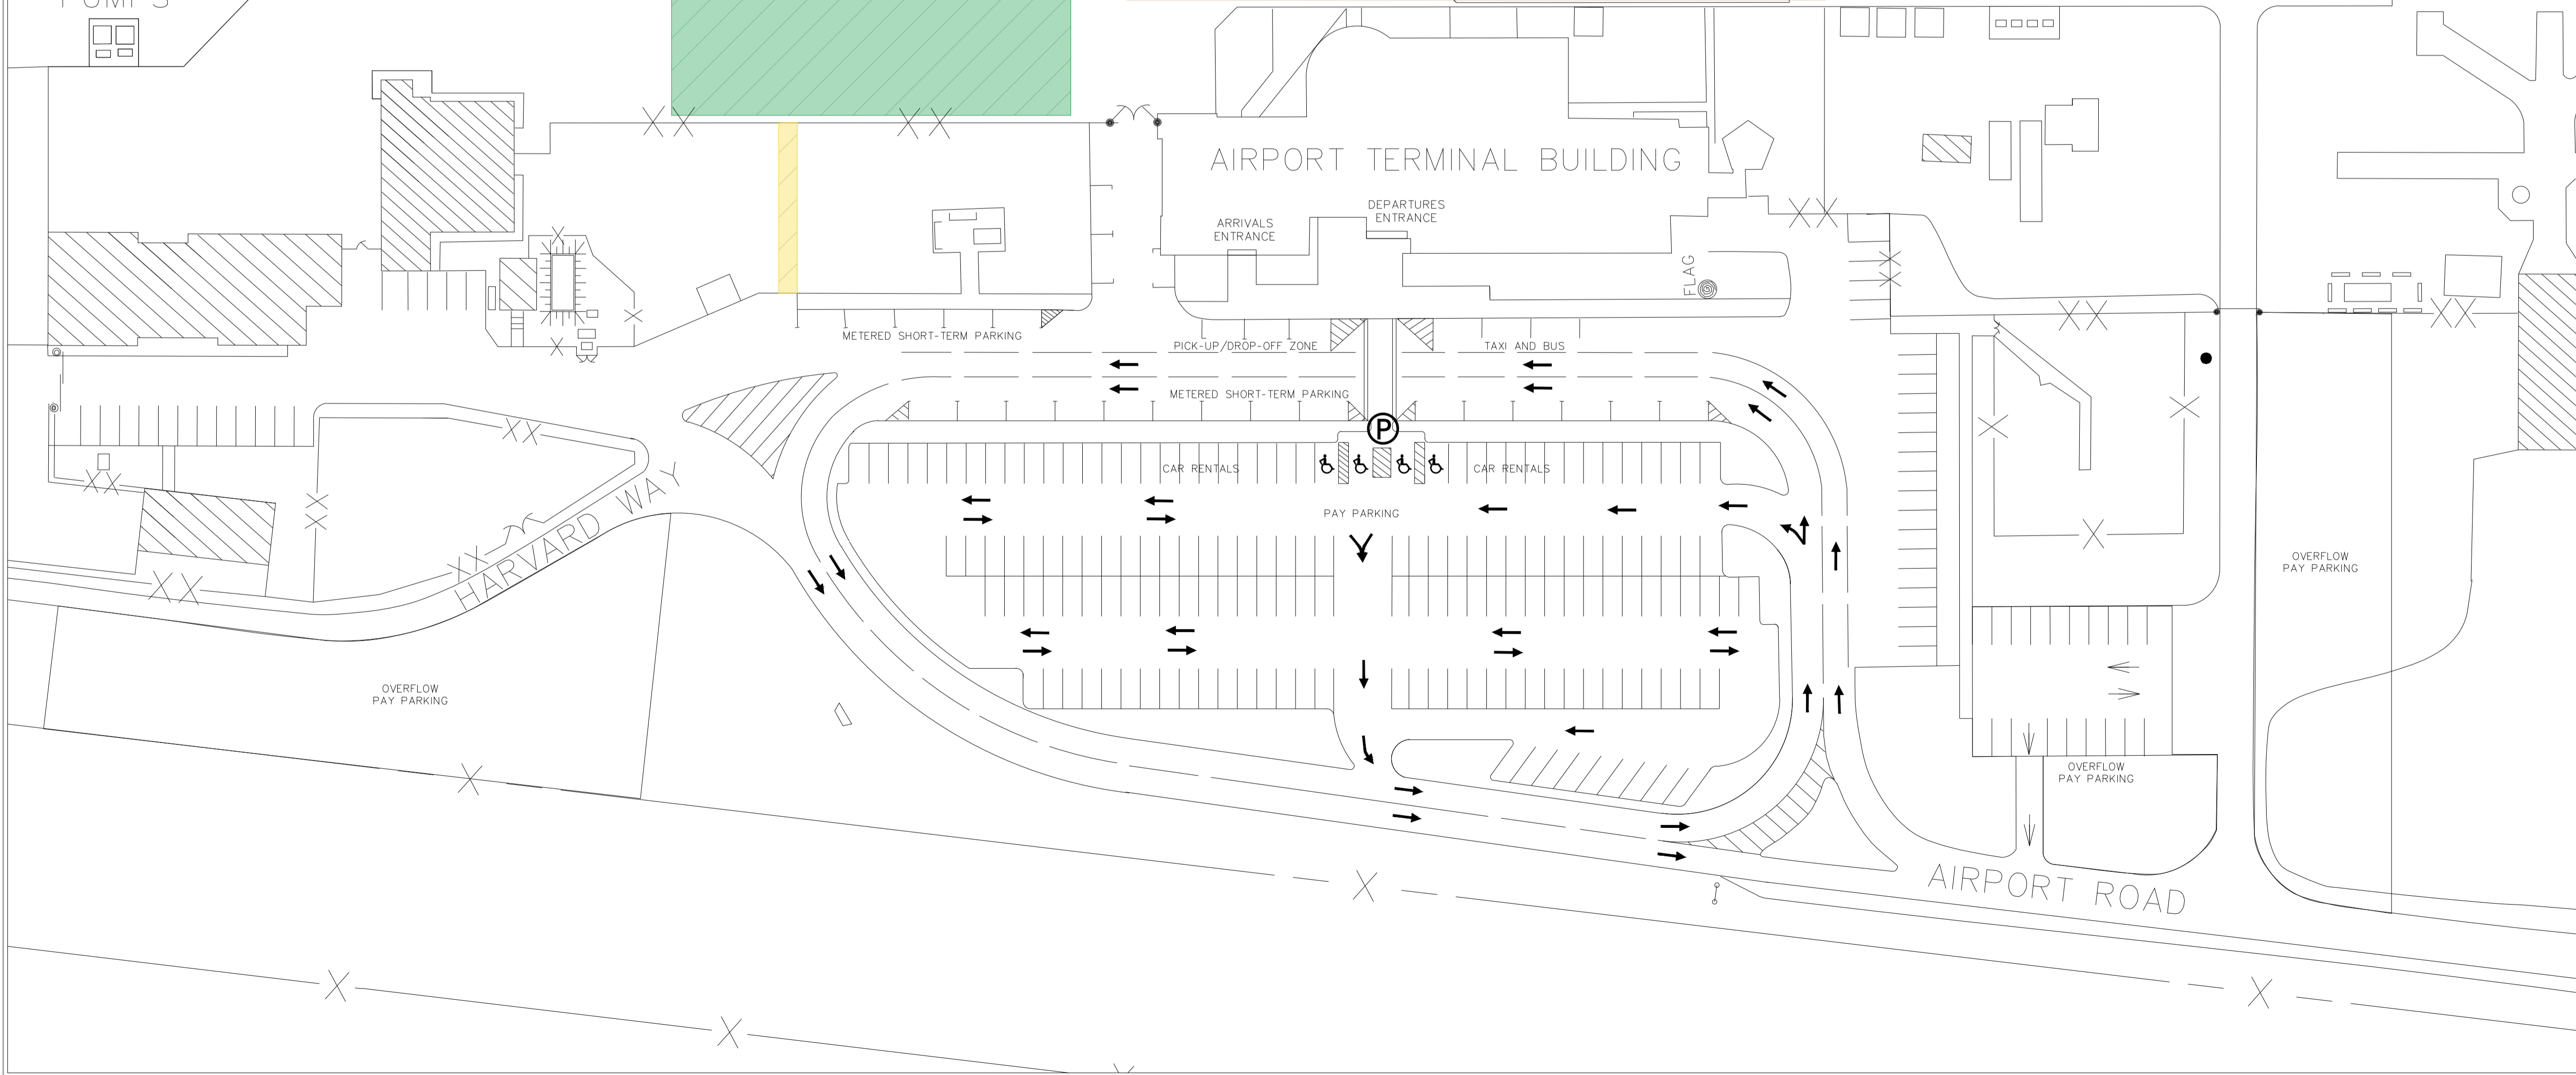

TAXIWAY B

location map      carte de location

legend      legende

-  ITINERANT AIRCRAFT OPERATIONS AND PARKING
-  SHORT-TERM AIRCRAFT PARKING
-  AIRLINE OPERATIONS STANDS
-  AIRCRAFT REFUELING
-  WALK-THROUGH APRON SECURITY GATE

TC FUEL PUMPS

no.	description	approved by	date

scale / échelle 1:6000

site emplacement: PENTICTON AIRPORT

title: PILOT INFORMATION MAP

drawn by / dessiné par: J. CHAN      checked by / vérifié par:     

approved by / approuvé par:     

date	rev. / révisé	parcel no. / parcelle no.
2020-12-23		

Regional Manager, Property & Divestiture / Gestionnaire régional, Biens immobiliers et désaisissement